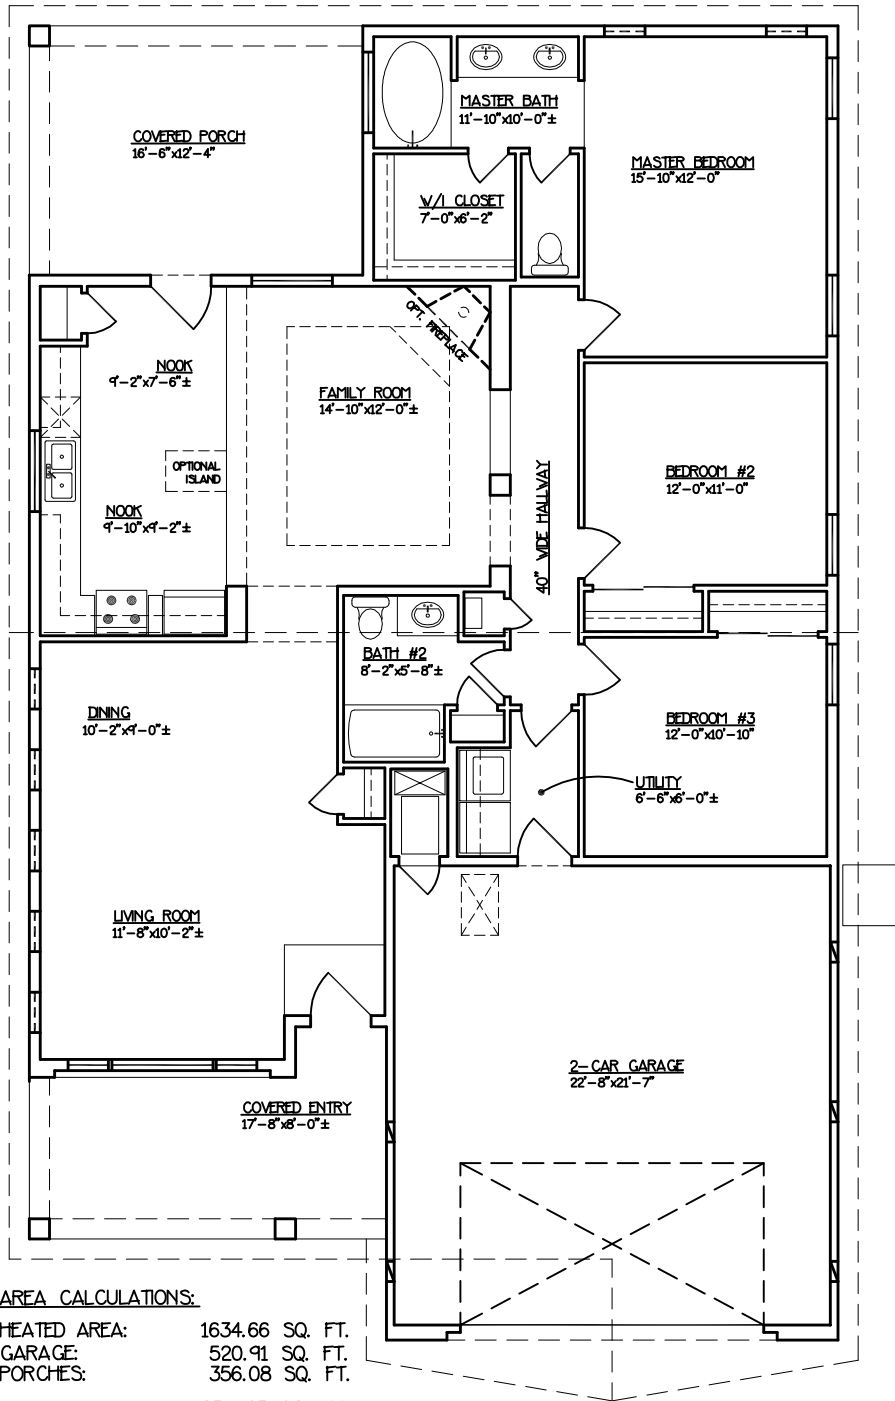

GREENSTART HOMES PLAN 1635

AREA CALCULATIONS:

HEATED AREA:	1634.66 SQ. FT.
GARAGE:	520.91 SQ. FT.
PORCHES:	356.08 SQ. FT.
TOTAL AREA:	2511.65 SQ. FT.

5:12 PITCH - TYPICAL